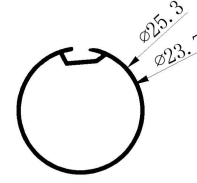

www.greenlandmetal.com

Email: info@greenlandmetal.com

>13