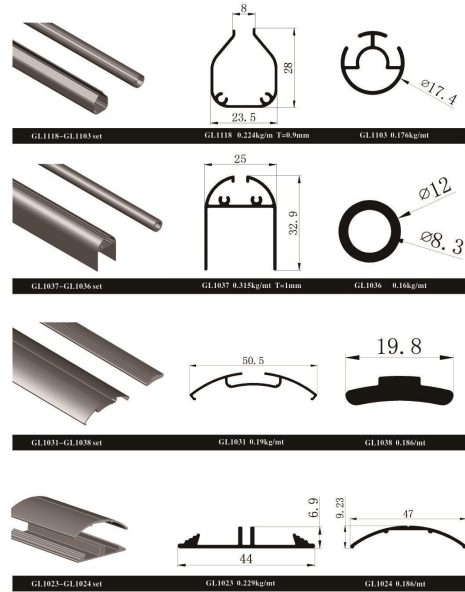

GL1033 0.191kg/m T=1mm

GL1040 0.23kg/m

GL1019-GL1029 set

GL1019 0.15kg/m T=0.65mm

GL1029 0.18kg/m

GL1033-07 & GL1069-10 set

GL1033-07 0.125kg/m T=0.65mm

GL1069-10 0.12kg/m T=1.05mm

GL1059-GL1036 set

GL1059 0.3kg/m T=1.2mm

GL1036 0.16kg/m

www.greenlandmetal.com

Email: info@greenlandmetal.com

>19

GL1195

GL1195 0.285kg/m