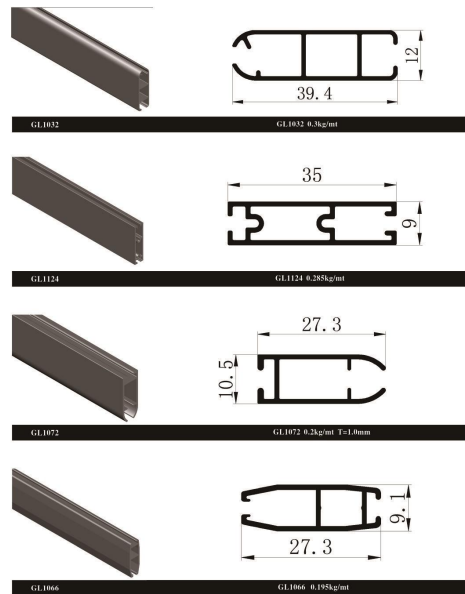

GL1033 0.191kg/m T=1mm

GL1040 0.23kg/m

GL1019-GL1029 set

GL1019 0.15kg/m T=0.65mm

GL1029 0.18kg/m

GL1033-07 & GL1069-10 set

GL1033-07 0.125kg/m T=0.65mm

GL1069-10 0.12kg/m T=1.05mm

GL1059-GL1036 set

GL1059 0.3kg/m T=1.2mm

GL1036 0.16kg/m

www.greenlandmetal.com

Email: info@greenlandmetal.com

>19

GL1195

GL1195 0.285kg/m