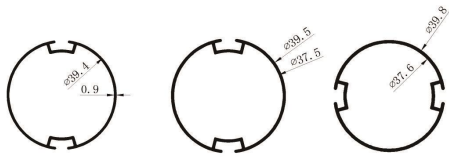

**Φ38/40mm
Roller Tube –
Double Groove**

**Φ38/40mm
Roller tube –
Single Groove**

**Φ28/30/32mm
Roller Tube**