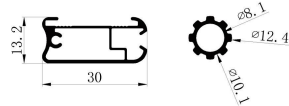

GL1028 0.25kg/m

GL1030 0.33kg/m

>24

www.greenlandmetal.com

Email: info@greenlandmetal.com