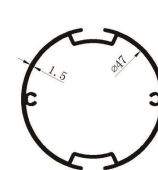

www.greenlandmetal.com

Email: info@greenlandmetal.com

>15