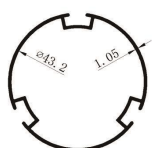

>14

www.greenlandmetal.com

Email: info@greenlandmetal.com