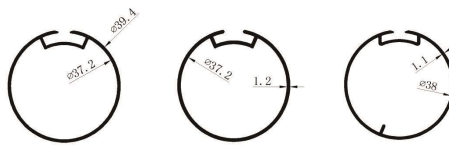

**Φ38/40mm
Roller Tube –
Double Groove**

**Φ38/40mm
Roller tube –
Single Groove**

**Φ28/30/32mm
Roller Tube**