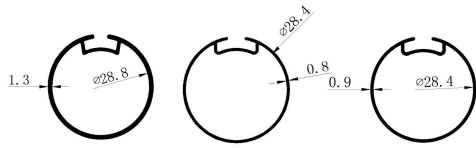

>12

www.greenlandmetal.com

Email: info@greenlandmetal.com