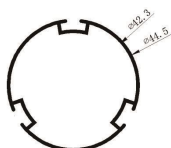

>14

www.greenlandmetal.com

Email: info@greenlandmetal.com