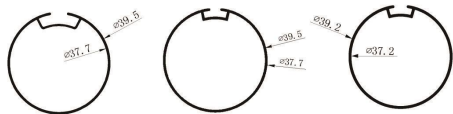

**Φ38/40mm
Roller Tube –
Double Groove**

**Φ38/40mm
Roller tube –
Single Groove**

**Φ28/30/32mm
Roller Tube**