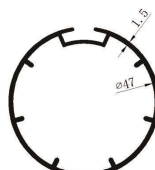

www.greenlandmetal.com

Email: info@greenlandmetal.com

>15