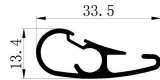

GL1059-GL1036 set

GL1059 0.3kg/m T=1.2mm

GL1036 0.16kg/m

www.greenlandmetal.com

Email: info@greenlandmetal.com

>19

GL1195

GL1195 0.285kg/m