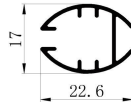

GL1059-GL1036 set

GL1059 0.3kg/m T=1.2mm

GL1036 0.16kg/m

www.greenlandmetal.com

Email: info@greenlandmetal.com

>19

GL1195

GL1195 0.285kg/m