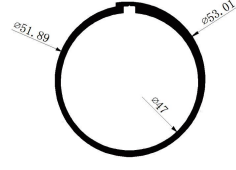

>16

www.greenlandmetal.com

Email: info@greenlandmetal.com