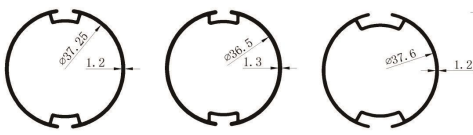

**Φ38/40mm
Roller Tube –
Double Groove**

**Φ38/40mm
Roller tube –
Single Groove**

**Φ28/30/32mm
Roller Tube**