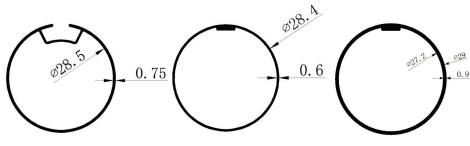

>12

www.greenlandmetal.com

Email: info@greenlandmetal.com