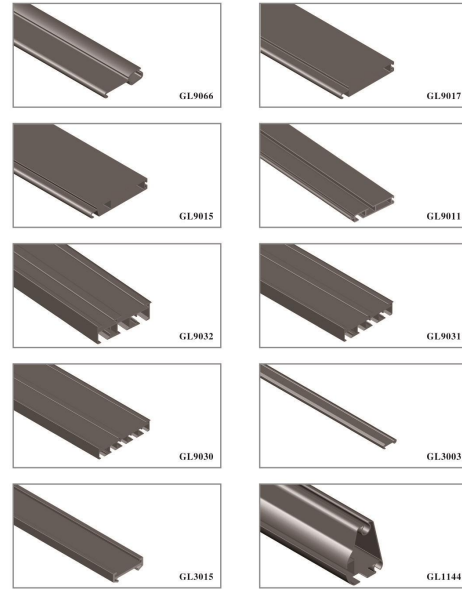

www.greenlandmetal.com Email: info@greenlandmetal.com >47