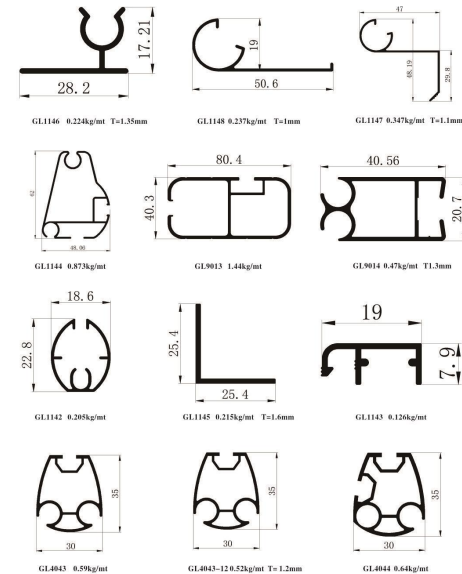

Awning Rails

www.greenlandmetal.com Email: info@greenlandmetal.com >49