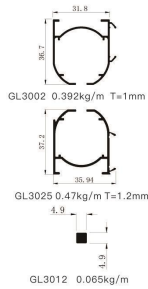

CLOSE ROMAN RAIL COMPONENT SET

Match Model GL3002/GL3025; GL3012

Component Clutch set; Cord roller; Brackets

VERTICAL BLIND TRACK COMPONENT SET

Match Model GL2024