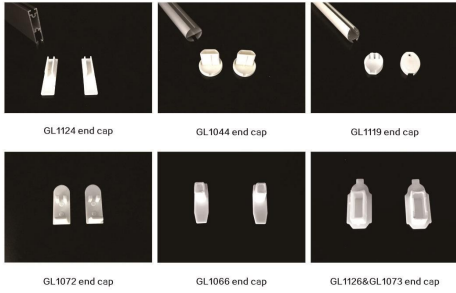

GL1059 & GL1036 set end cap

GL1195 end cap

GL1032 end cap

[www.greenlandmetal.com](http://www.greenlandmetal.com)

Email: [info@greenlandmetal.com](mailto:info@greenlandmetal.com)

>53

CLOSE ROMAN RAIL COMPONENT SET

**Match Model** GL3002/GL3025; GL3012

**Component** Clutch set; Cord roller; Brackets

VERTICAL BLIND TRACK COMPONENT SET

**Match Model** GL2024

**Component** Control unit; 3-sprung carriers; operating rod; mounting bracket

>56

[www.greenlandmetal.com](http://www.greenlandmetal.com)

Email: [info@greenlandmetal.com](mailto:info@greenlandmetal.com)

CURTAIN TRACK COMPONENT SET

**Match Model** GL4001  
**Component** End caps; End cap stopper; Runners; Top bracket; Wall bracket

OPEN ROMAN RAIL COMPONENT SET

**Match Model** GL3001; GL3012  
**Component** Clutch set; Cord roller; Brackets

[www.greenlandmetal.com](http://www.greenlandmetal.com) Email: [info@greenlandmetal.com](mailto:info@greenlandmetal.com) >55