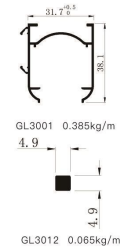

OPEN ROMAN RAIL COMPONENT SET

Match Model GL3001; GL3012
Component Clutch set; Cord roller; Brackets

www.greenlandmetal.com Email: info@greenlandmetal.com >55

Blind Components

COMPONENT SERIES
>>>> 窗帘轨道配件系列