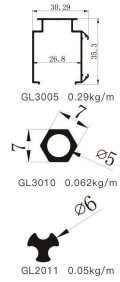

SQUARE ROMAN RAIL COMPONENT SET

Match Model GL3005; GL3010/GL2011
Component Clutch set; Cord roller; Brackets