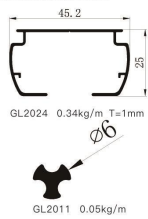

>56

www.greenlandmetal.com

Email: info@greenlandmetal.com